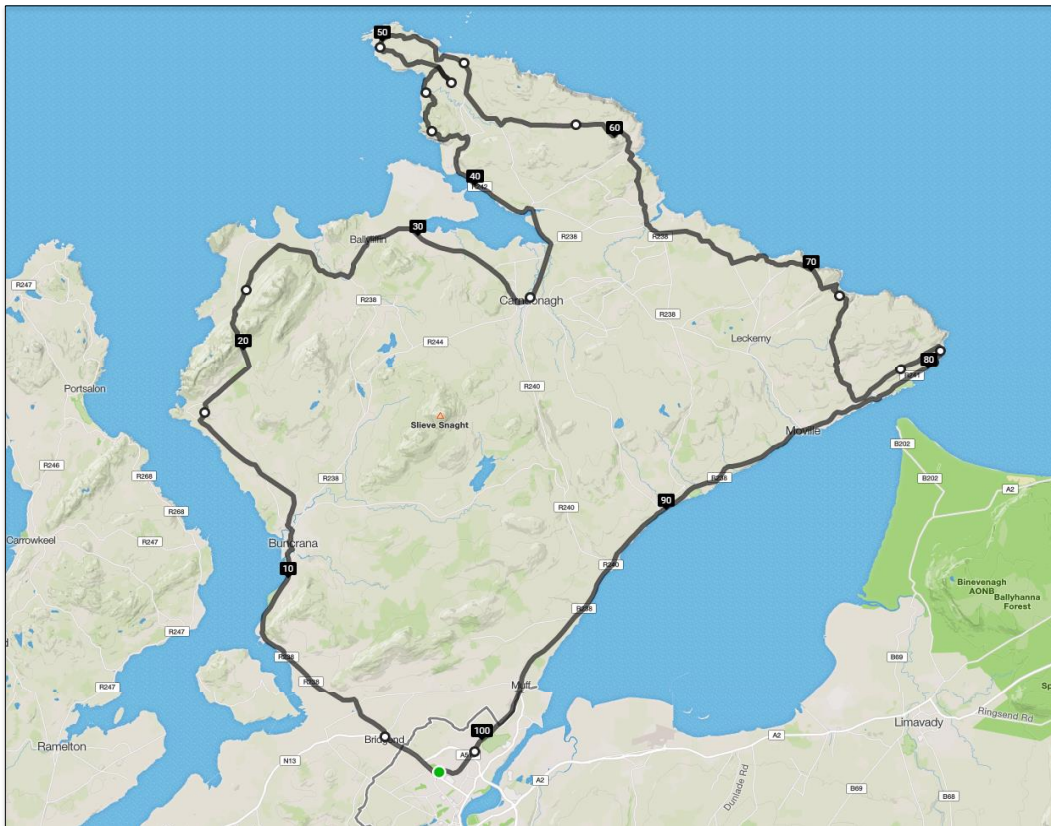

i100

			@21mph	@16mph	@13mph
Derry	0.0	0.0	08:30	08:30	08:30
Burnfoot	4.0	4.5	08:42	08:45	08:49
Buncrana	6.5	11.0	09:01	09:10	09:19
Dunree	6.5	17.5	09:20	09:35	09:49
Mamore Gap	2.5	20.0	09:28	09:45	10:01
Ballyliffin	8.3	28.3	09:52	10:17	10:40
Carndonagh	6.3	34.6	10:10	10:41	11:10
Malin Town	3.2	37.8	10:20	10:53	11:25
Malin Head	9.0	46.8	10:46	11:27	12:07
LUNCH Leave Malin Head		46.8	11:15	12:00	13:10
Malin Head (loop)	3.7	50.5	11:26	12:14	13:28
Glengad	8.0	58.5	11:49	12:44	14:05
Culdaff	5.3	63.8	12:05	13:04	14:30
Kinnego Bay	7.9	71.7	12:28	13:34	15:07
GreenCastle	4.3	76.0	12:41	13:51	15:27
TEA Leave Greencastle		76.0	12:45	14:00	15:40
Stroove	3.2	79.2	12:55	14:12	15:55
GreenCastle (loop)	2.6	81.8	13:03	14:22	16:07
Quigleys Point	10.7	92.5	13:34	15:03	16:57
Muff	5.1	97.6	13:49	15:23	17:21
Derry	4.5	102.1	14:02	15:40	17:42

FOYLE CYCLING CLUB