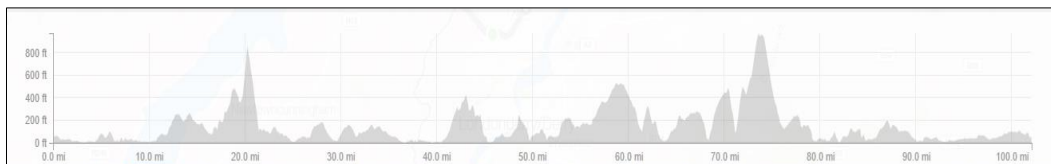

i100

			@21mph	@16mph	@13mph
Derry	0.0	0.0	08:30	08:30	08:30
Burnfoot	4.0	4.5	08:42	08:45	08:49
Buncrana	6.5	11.0	09:01	09:10	09:19
Dunree	6.5	17.5	09:20	09:35	09:49
Mamore Gap	2.5	20.0	09:28	09:45	10:01
Ballyliffin	8.3	28.3	09:52	10:17	10:40
Carndonagh	6.3	34.6	10:10	10:41	11:10
Malin Town	3.2	37.8	10:20	10:53	11:25
Malin Head	9.0	46.8	10:46	11:27	12:07
LUNCH Leave Malin Head		46.8	11:15	12:00	13:10
Malin Head (loop)	3.7	50.5	11:26	12:14	13:28
Glengad	8.0	58.5	11:49	12:44	14:05
Culdaff	5.3	63.8	12:05	13:04	14:30
Kinnego Bay	7.9	71.7	12:28	13:34	15:07
GreenCastle	4.3	76.0	12:41	13:51	15:27
TEA Leave Greencastle		76.0	12:45	14:00	15:40
Stroove	3.2	79.2	12:55	14:12	15:55
GreenCastle (loop)	2.6	81.8	13:03	14:22	16:07
Quigleys Point	10.7	92.5	13:34	15:03	16:57
Muff	5.1	97.6	13:49	15:23	17:21
Derry	4.5	102.1	14:02	15:40	17:42